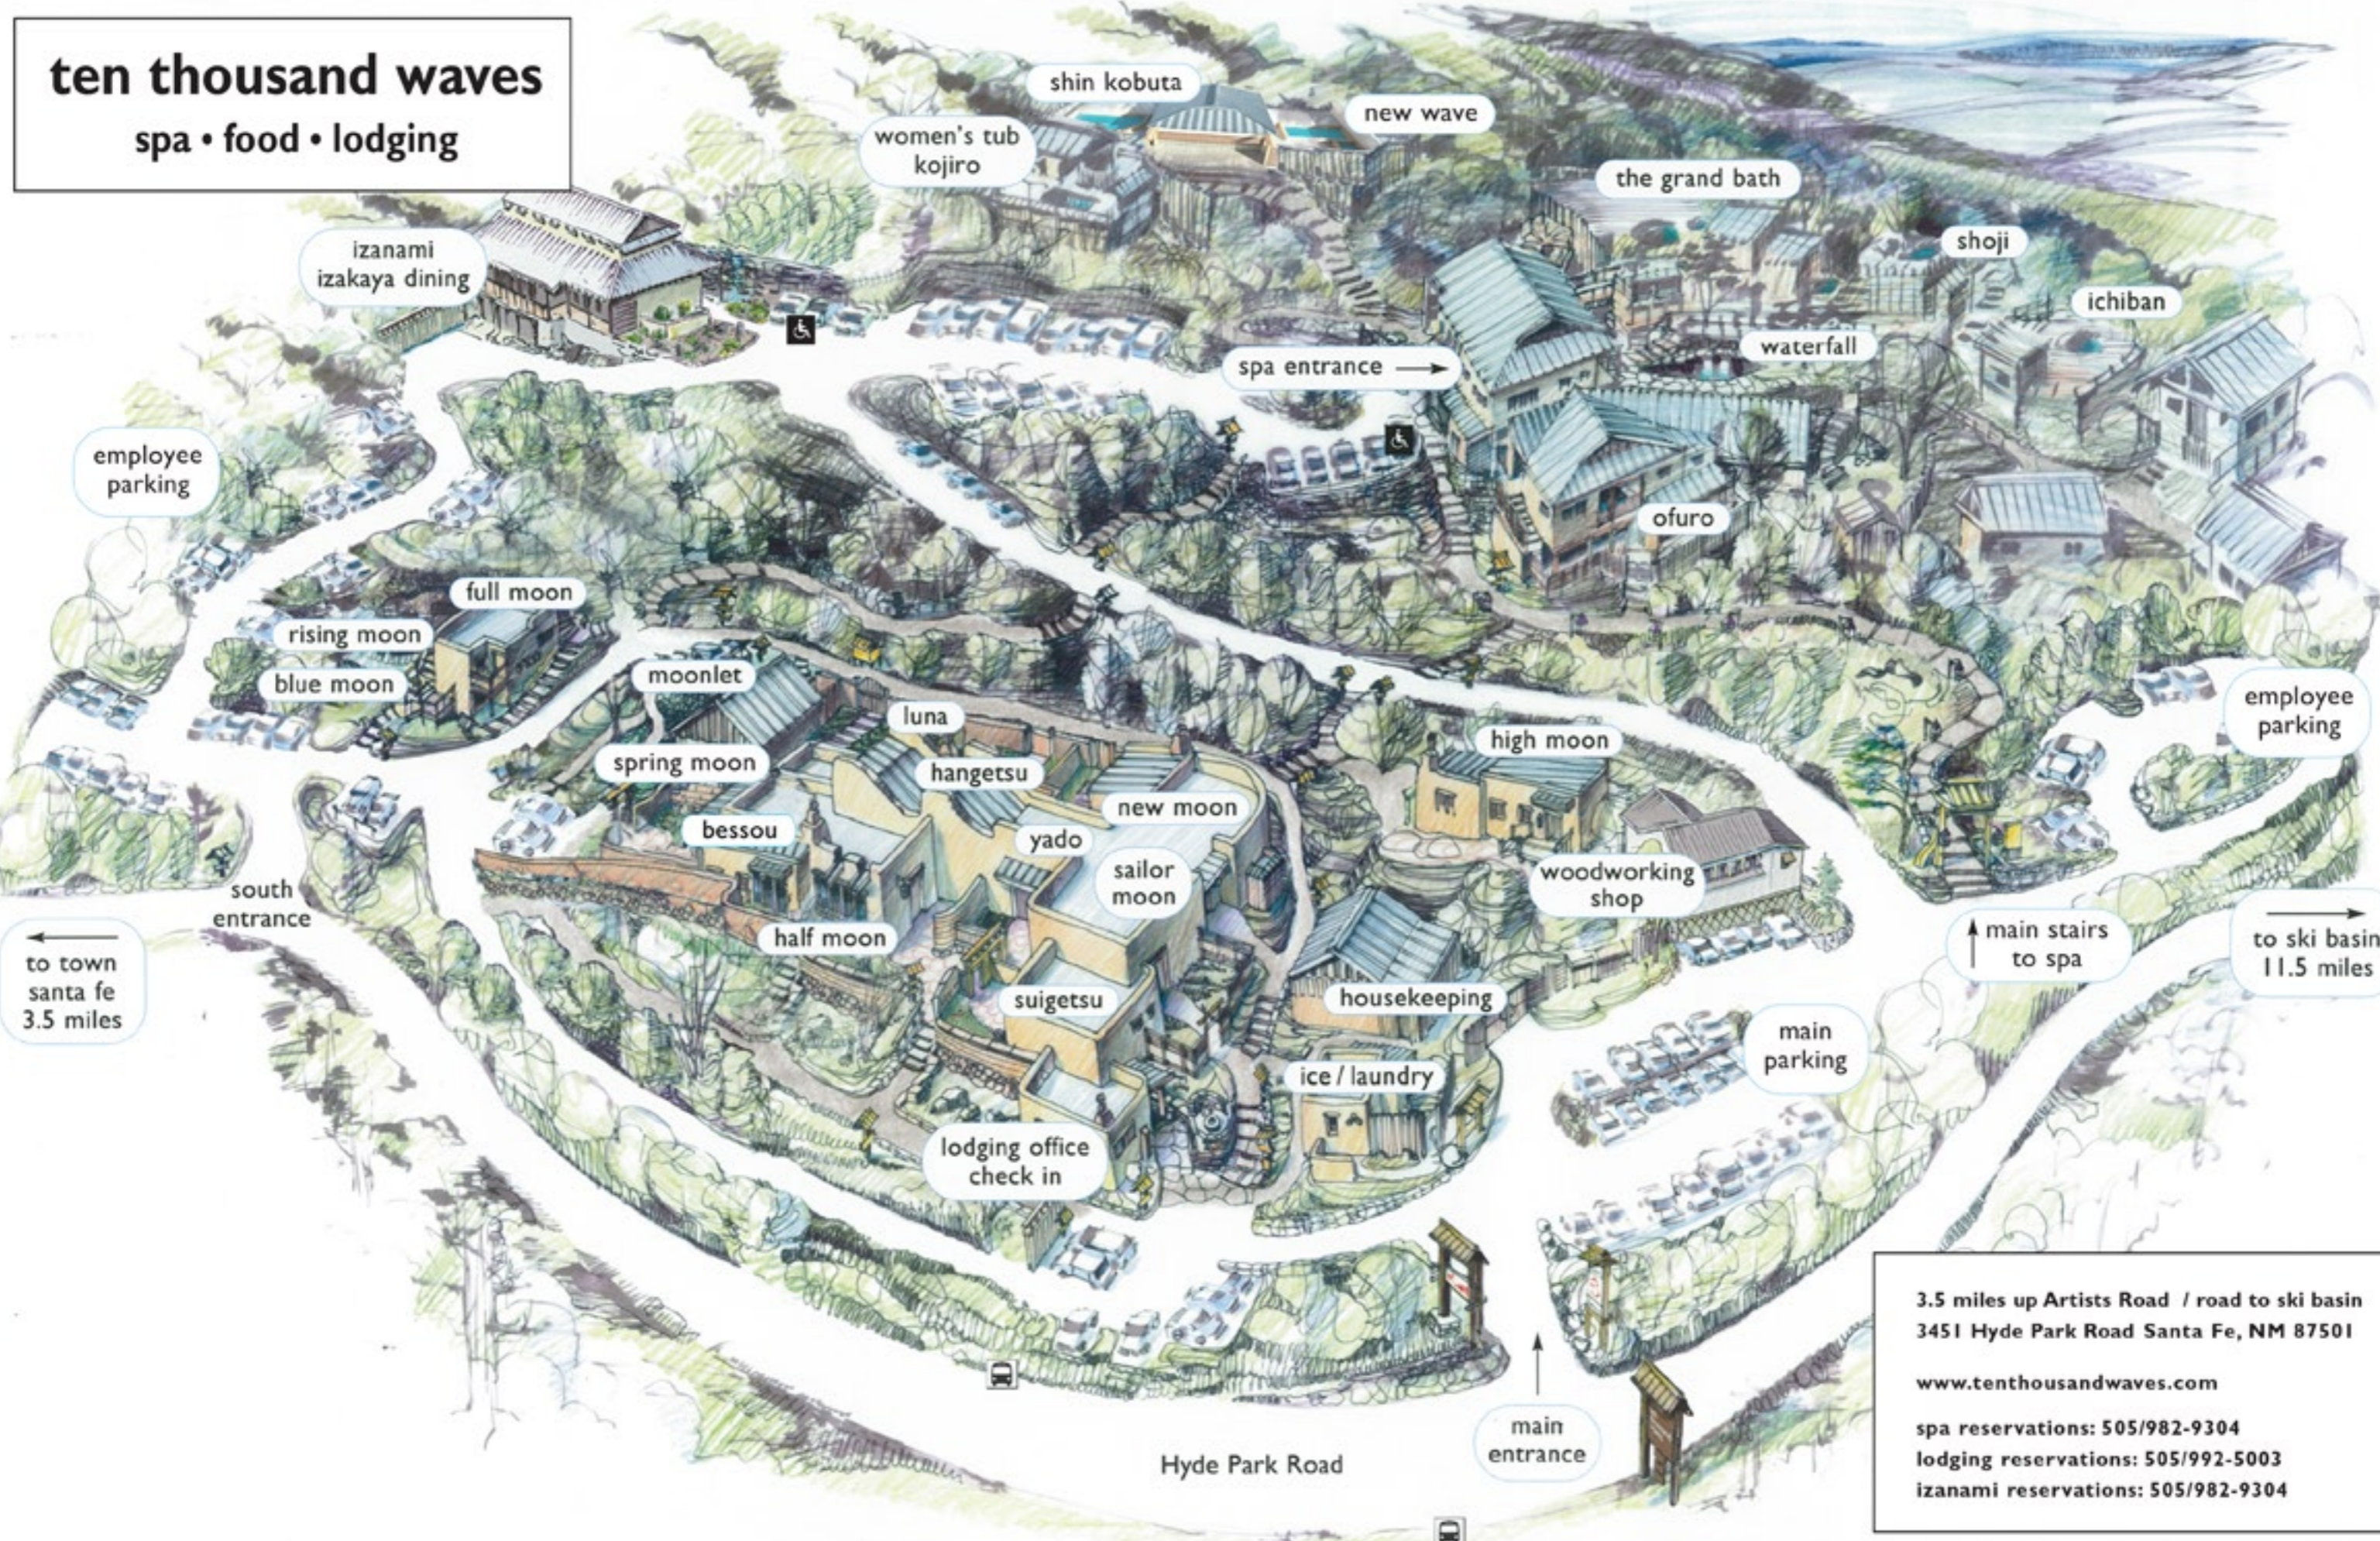

ten thousand waves

spa • food • lodging

3.5 miles up Artists Road / road to ski basin
 3451 Hyde Park Road Santa Fe, NM 87501
www.tenthousandwaves.com
 spa reservations: 505/982-9304
 lodging reservations: 505/992-5003
 izanami reservations: 505/982-9304